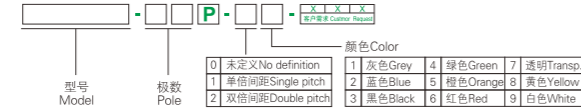

螺钉式PCB接线端子
PCB SCREW TERMINAL BLOCK

订购方式/HOW TO ORDER:

P11-14