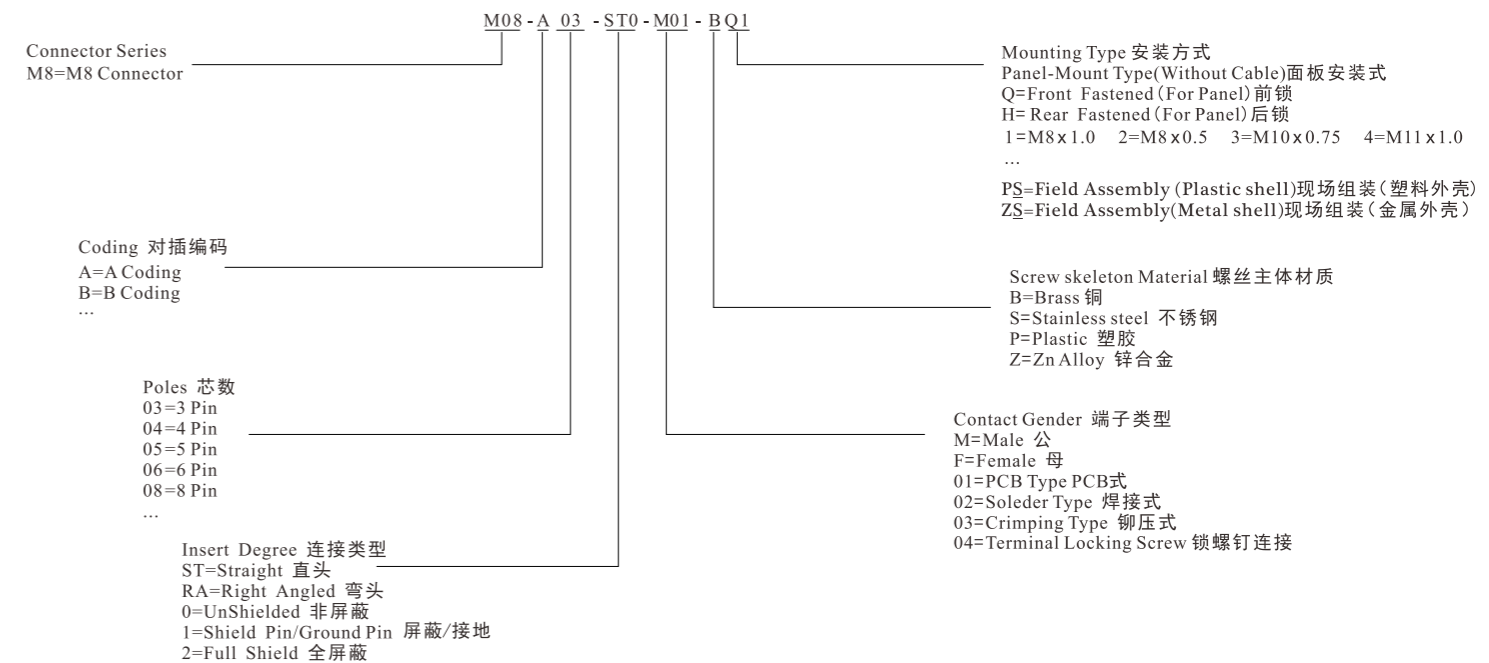

M8 连接器系列:

M8 Connector Series Without Cable: