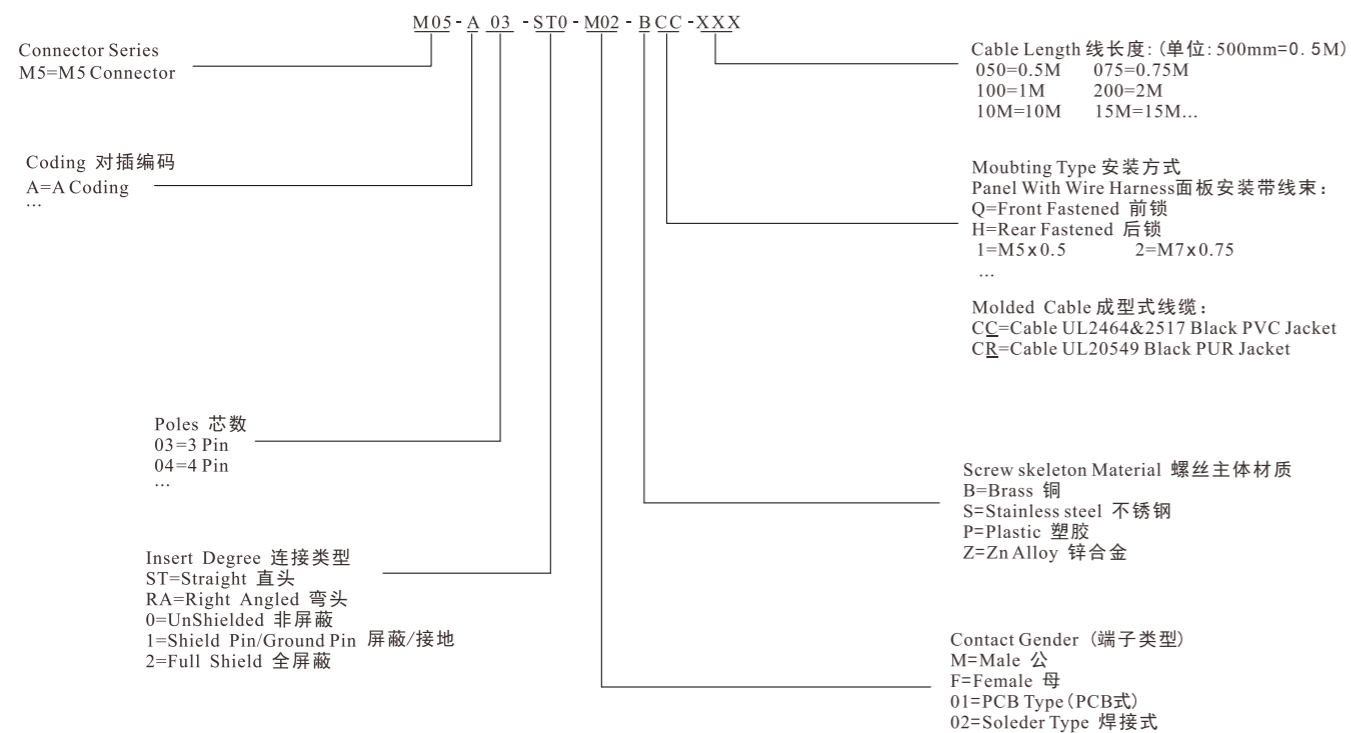

M5 连接器带线缆成品系列:

M5 Connector Series Aeries Assembly(With Cable Assembly)