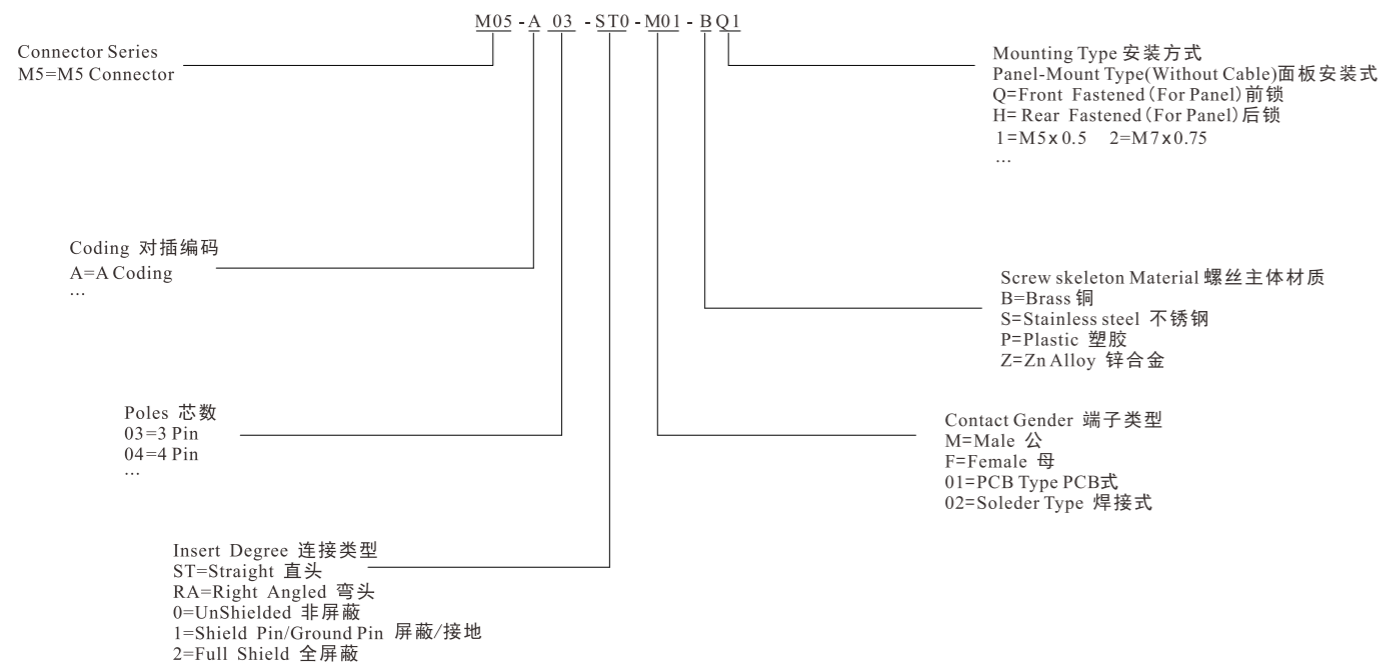

M5 圆形连接器 M5 CIRCULAR CONNECTOR

订购方式/HOW TO ORDER:

P51

M8 圆形连接器 M8 CIRCULAR CONNECTOR

订购方式/HOW TO ORDER:

P51-53

M5 连接器系列:

M5 Connector Series Without Cable: