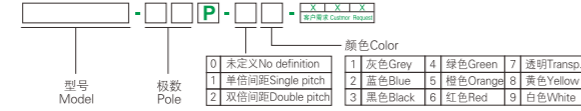

弹簧式PCB接线端子
PCB SPRING TERMINAL BLOCK

订购方式/HOW TO ORDER:

P31-33

贯通式接线端子
FEED THROUGH TERMINAL BLOCK

订购方式/HOW TO ORDER:

P34-34

栅栏式接线端子
BARRIER TERMINAL BLOCK

订购方式/HOW TO ORDER: