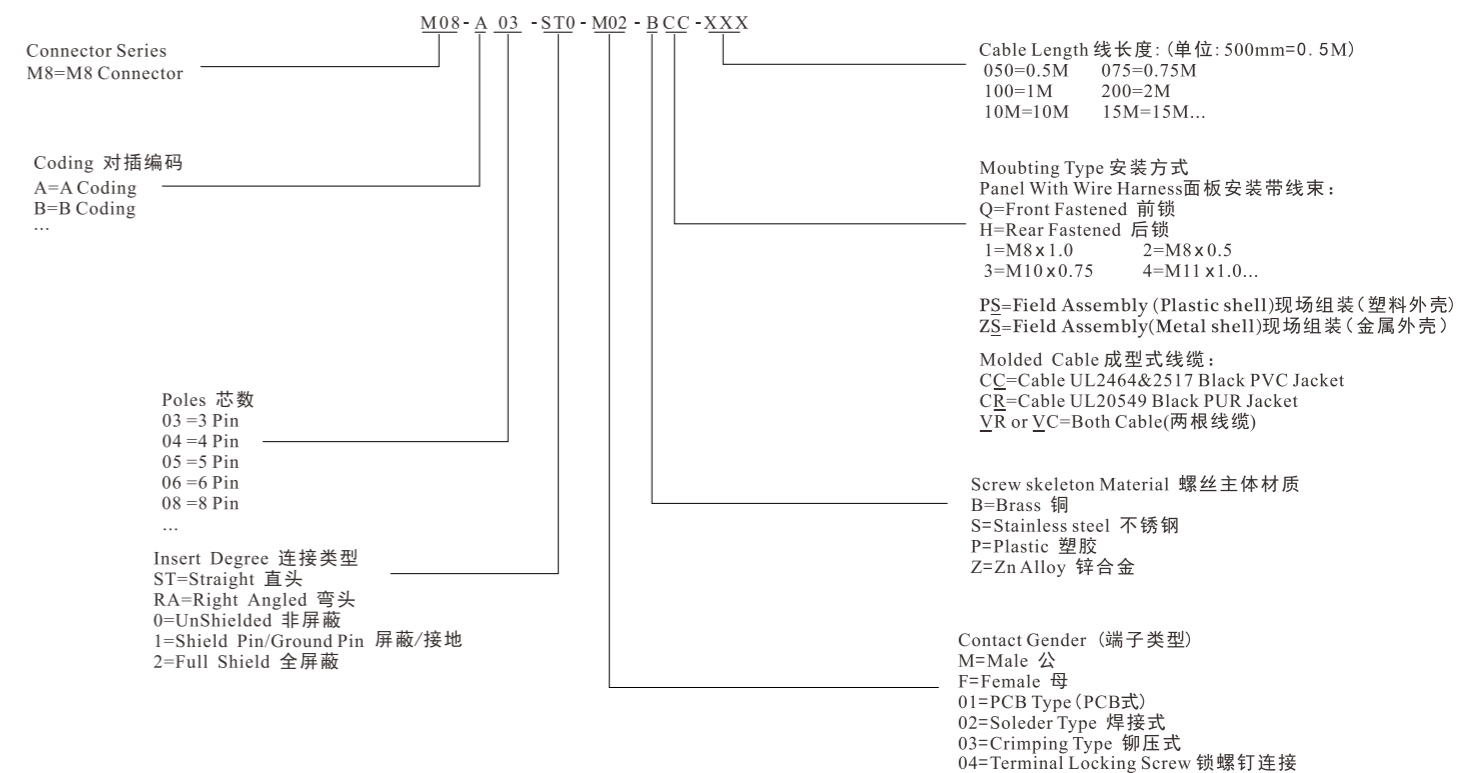

M8 连接器带线缆成品系列:

M8 Connector Series Aeries Assembly(With Cable Assembly)