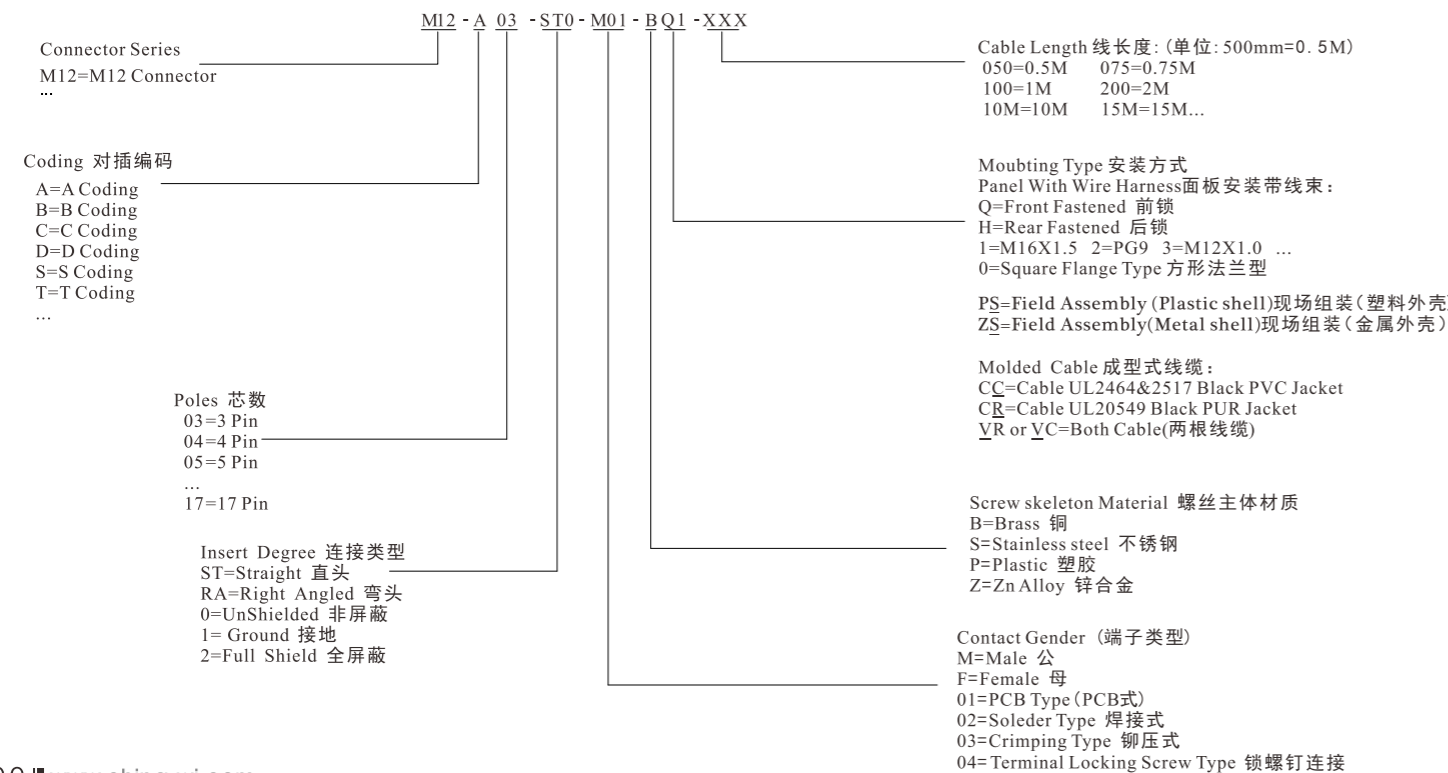

M8 Connector Series Aeries Assembly(With Cable Assembly)

M12 圆形连接器
M12 CIRCULAR CONNECTOR

订购方式/HOW TO ORDER:

P53-56

M12 Connector Series
M12 连接器系列:

M12 Connector Series Aeries Assembly(With Cable Assembly)
M12 连接器带线缆成品系列: