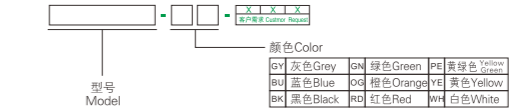

GUS 回拉式导轨端子
GUS Spring-Cage Type DIN-Rail TB

订购方式/HOW TO ORDER:

P44-45