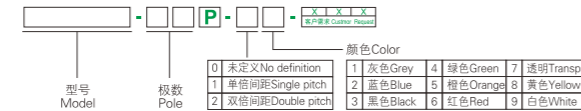

模组盒
INTERFACE MODULE

订购方式/HOW TO ORDER:

P41-42