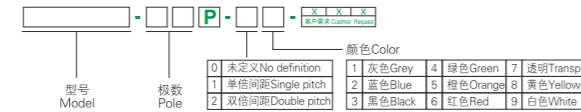

弹簧式PCB接线端子
PCB SPRING TERMINAL BLOCK

订购方式/HOW TO ORDER:

P31-33

贯通式接线端子
FEED THROUGH TERMINAL BLOCK

订购方式/HOW TO ORDER:

P34-34

栅栏式接线端子
BARRIER TERMINAL BLOCK

订购方式/HOW TO ORDER: