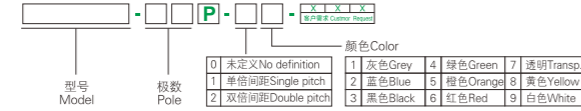

插拔式接线端子
PLUG-IN TERMINAL BLOCK

订购方式/HOW TO ORDER:

P15-30