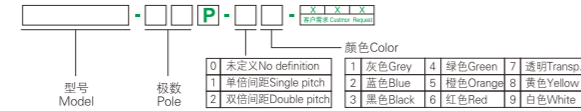

弹簧式PCB接线端子
PCB SPRING TERMINAL BLOCK

订购方式/HOW TO ORDER:

P31-33

贯通式接线端子
FEED THROUGH TERMINAL BLOCK

订购方式/HOW TO ORDER:

P34-34

栅栏式接线端子
BARRIER TERMINAL BLOCK

订购方式/HOW TO ORDER: