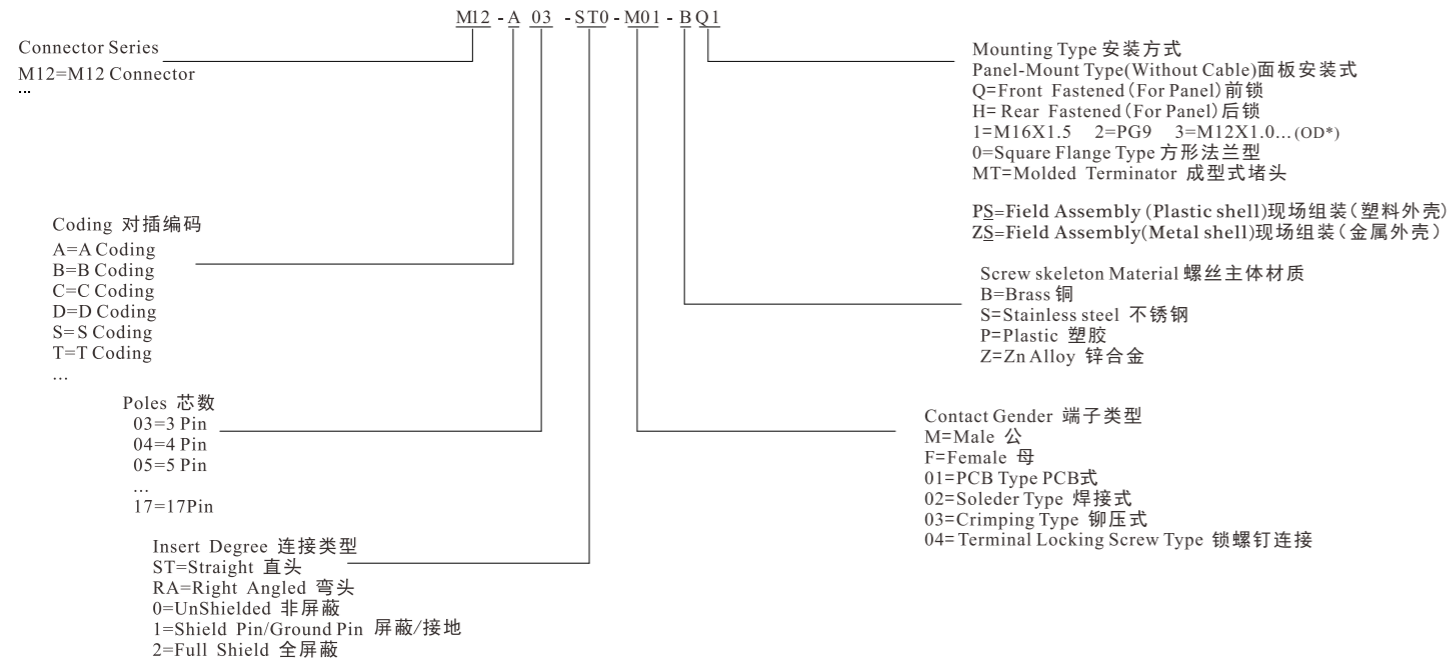

M8 Connector Series Aeries Assembly(With Cable Assembly)

M12 圆形连接器
M12 CIRCULAR CONNECTOR

订购方式/HOW TO ORDER:

P53-56

M12 Connector Series
M12 连接器系列:

M12 Connector Series Aeries Assembly(With Cable Assembly)
M12 连接器带线缆成品系列: